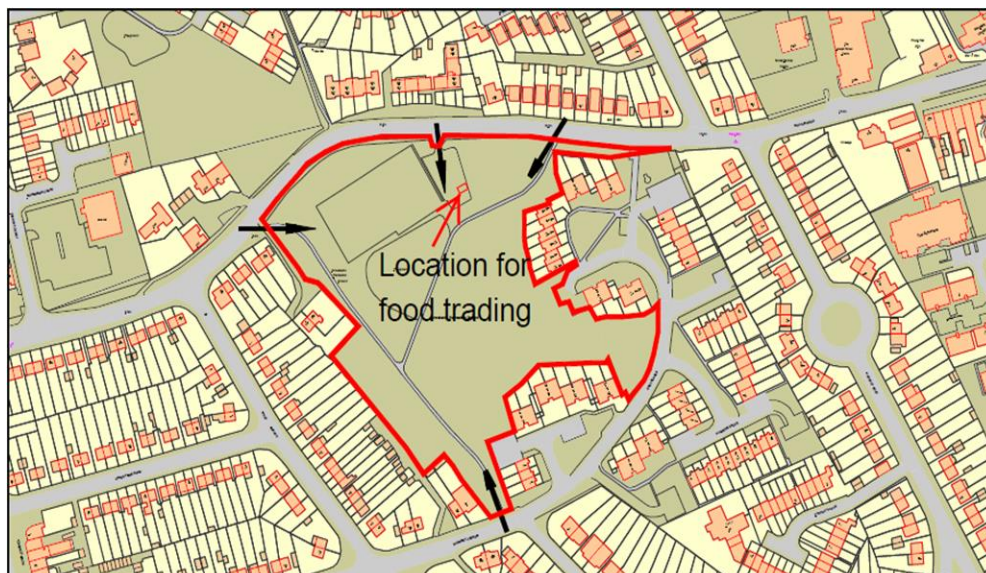

## West Molesey

---

Address: Grovelands, West Molesey, KT8 2EB

Access: via Walton Road

Mobile catering opportunities

Time restrictions: in line with green spaces opening hours / between 8am – 7pm/dusk (whichever is earlier).