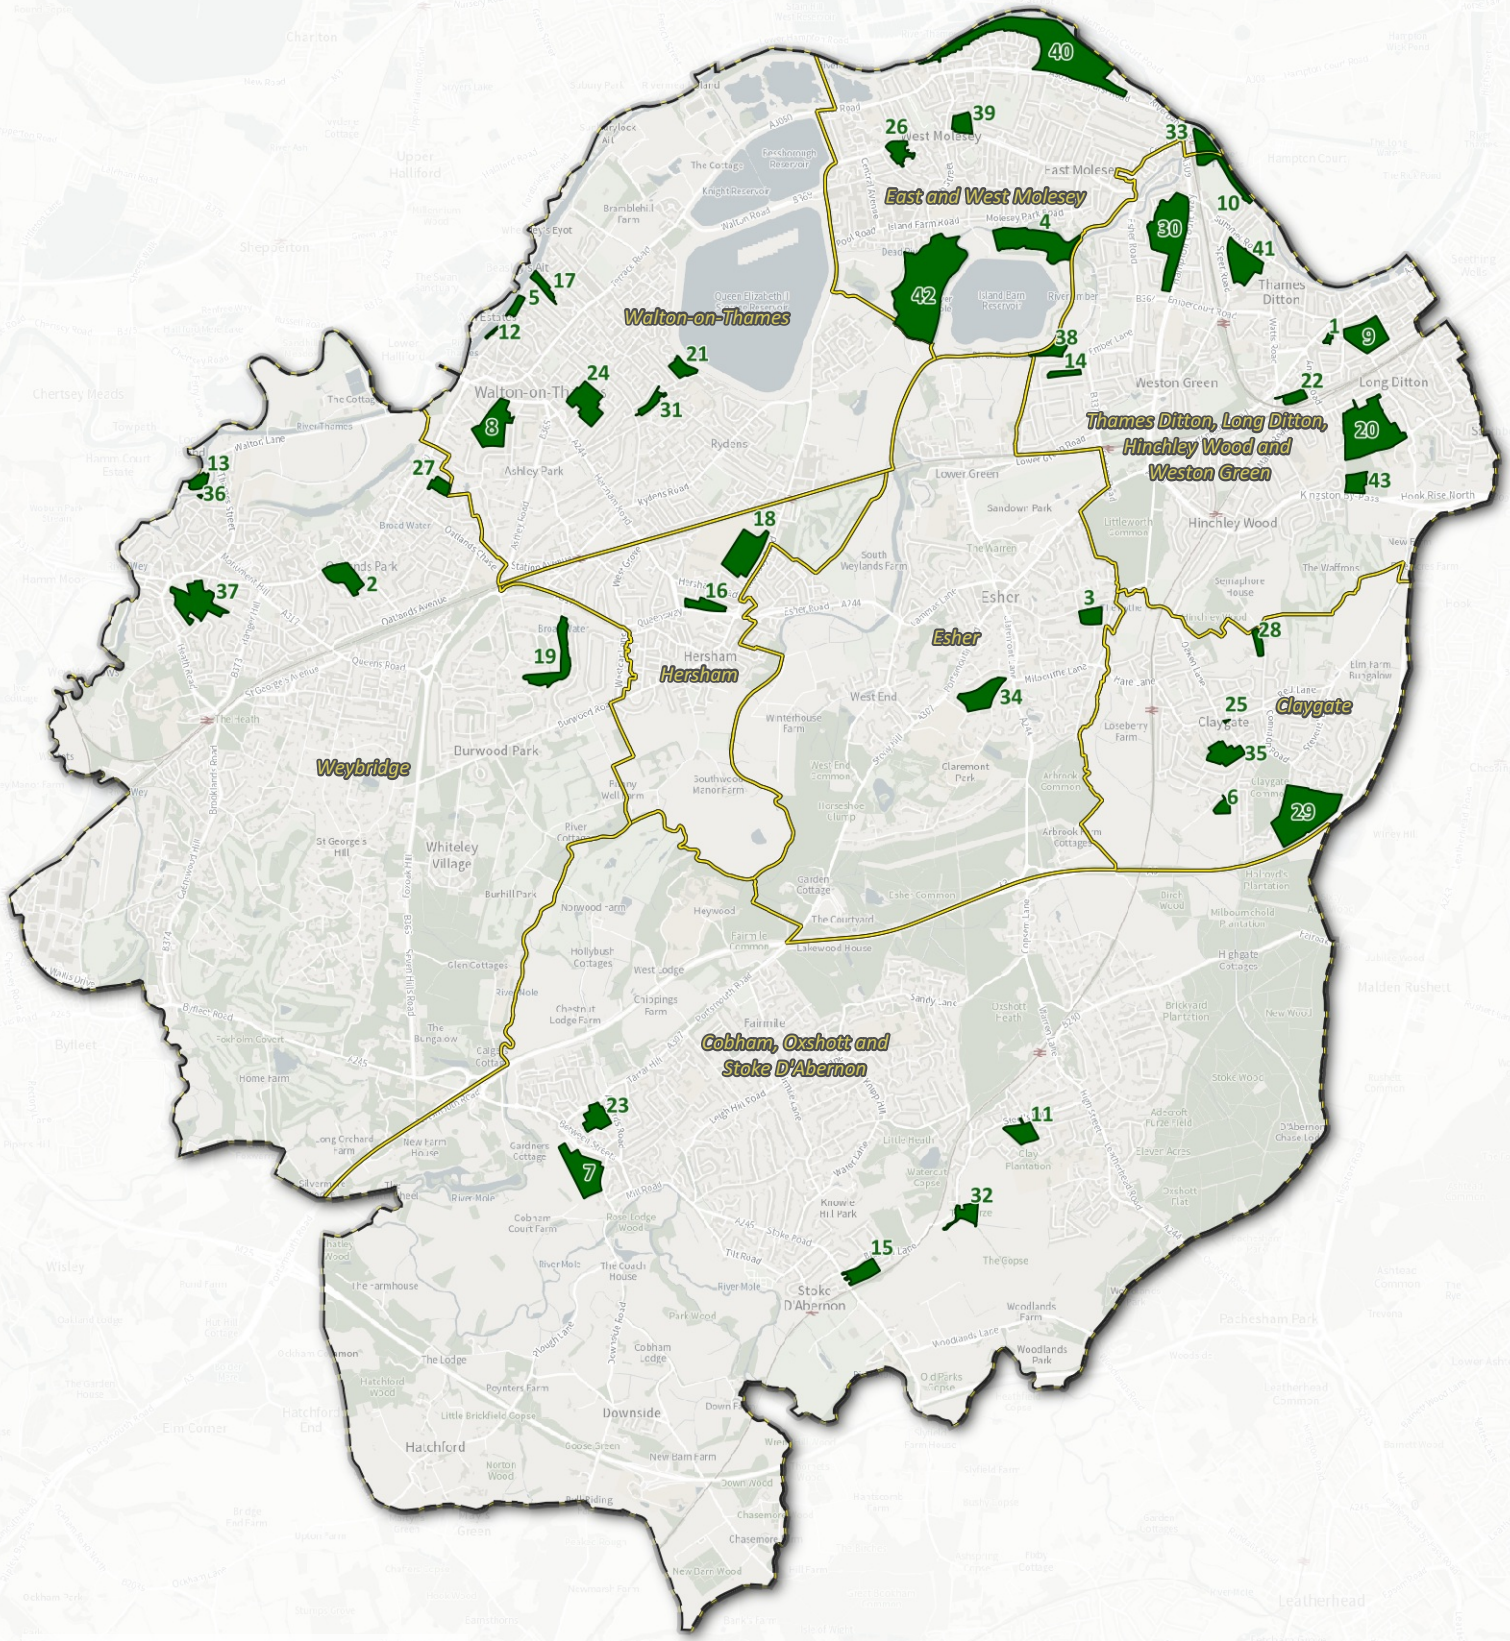

Draft Local Plan: Proposed Local Green Spaces

- Proposed Local Green Spaces
- Settlement Areas
- Borough Boundary